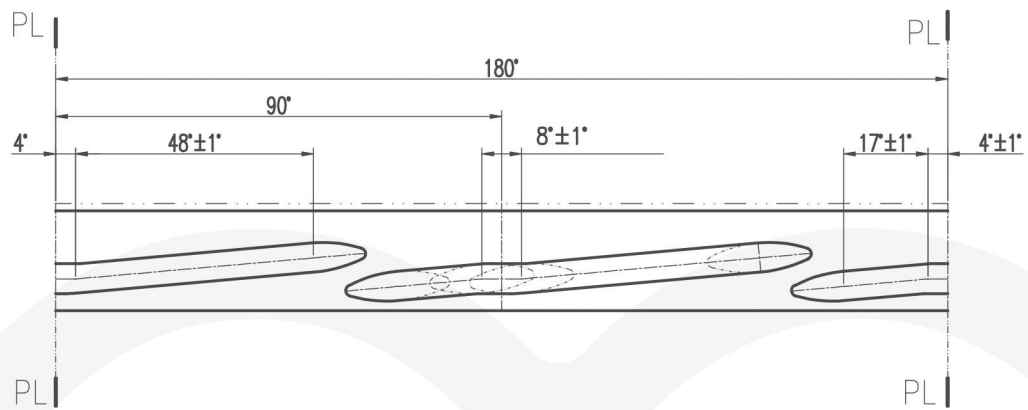

199ml panel jar

FILL POINT	--	mm
WAVY FINISH	≤ 0.4	mm
SLOPED FINISH	≤ 0.7	mm
CONCENTRICITY	≤ 1.5	mm
BODY OUT OF ROUND	≤ 2	mm
SHOULDER THICKNESS	≥ 1.2	mm
BODY THICKNESS	≥ 1.3	mm
HEEL THICKNESS	≥ 1.2	mm
BASE THICKNESS	≥ 2.5	mm

Capacità R.B. (c.c): **199±5**
 Brimful cap. (c.c):

Peso Vetro (g): **162±9**
 Glass Weight (g):

Scala: -
 Scale:

LE QUOTE SONO ESPRESSE IN mm
 DIMENSIONS ARE EXPRESSED IN mm

Date: **30/01/2024**

COD. ARTICOLO/ITEM CODE