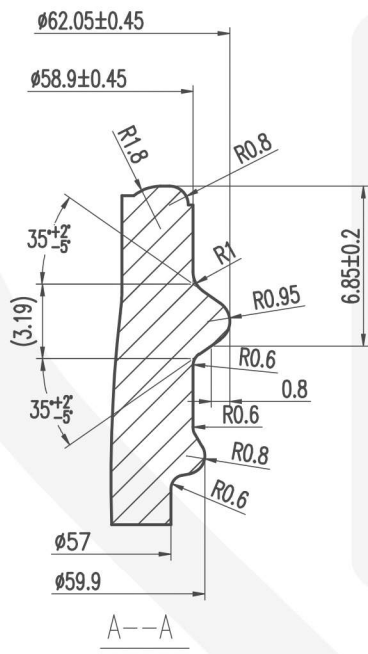

199ml panel jar

FILL POINT	--	mm
WAVY FINISH	≤ 0.4	mm
SLOPED FINISH	≤ 0.7	mm
CONCENTRICITY	≤ 1.5	mm
BODY OUT OF ROUND	≤ 2	mm
SHOULDER THICKNESS	≥ 1.2	mm
BODY THICKNESS	≥ 1.3	mm
HEEL THICKNESS	≥ 1.2	mm
BASE THICKNESS	≥ 2.5	mm

Capacità R.B. (c.c): **199±5**
 Brimful cap. (c.c):

Peso Vetro (g): **162±9**
 Glass Weight (g):

Scala: -
 Scale:

LE QUOTE SONO ESPRESSE IN mm
 DIMENSIONS ARE EXPRESSED IN mm

Date: **30/01/2024**

COD. ARTICOLO/ITEM CODE