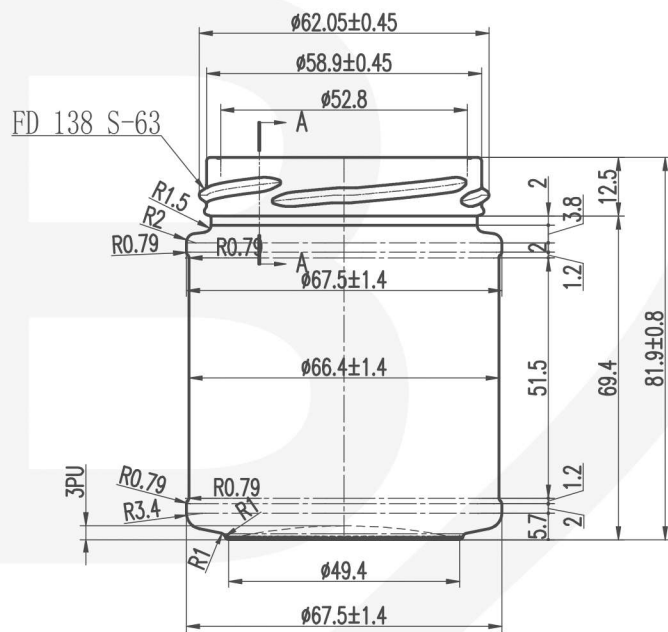

199ml panel jar

FILL POINT	--	mm
WAVY FINISH	≤ 0.4	mm
SLOPED FINISH	≤ 0.7	mm
CONCENTRICITY	≤ 1.5	mm
BODY OUT OF ROUND	≤ 2	mm
SHOULDER THICKNESS	≥ 1.2	mm
BODY THICKNESS	≥ 1.3	mm
HEEL THICKNESS	≥ 1.2	mm
BASE THICKNESS	≥ 2.5	mm

Capacità R.B. (c.c): **199±5**
 Brimful cap. (c.c):

Peso Vetro (g): **162±9**
 Glass Weight (g):

Scala: -
 Scale:

LE QUOTE SONO ESPRESSE IN mm
 DIMENSIONS ARE EXPRESSED IN mm

Date: **30/01/2024**

COD. ARTICOLO/ITEM CODE