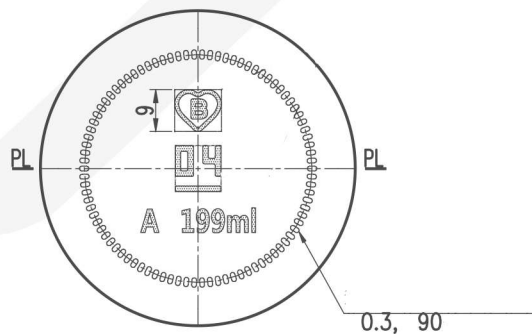

199ml panel jar

FILL POINT	--	mm
WAVY FINISH	≤ 0.4	mm
SLOPED FINISH	≤ 0.7	mm
CONCENTRICITY	≤ 1.5	mm
BODY OUT OF ROUND	≤ 2	mm
SHOULDER THICKNESS	≥ 1.2	mm
BODY THICKNESS	≥ 1.3	mm
HEEL THICKNESS	≥ 1.2	mm
BASE THICKNESS	≥ 2.5	mm

Capacità R.B. (c.c): **199±5**
 Brimful cap. (c.c):

Peso Vetro (g): **162±9**
 Glass Weight (g):

Scala: -
 Scale:

LE QUOTE SONO ESPRESSE IN mm
 DIMENSIONS ARE EXPRESSED IN mm

Date: **30/01/2024**

COD. ARTICOLO/ITEM CODE